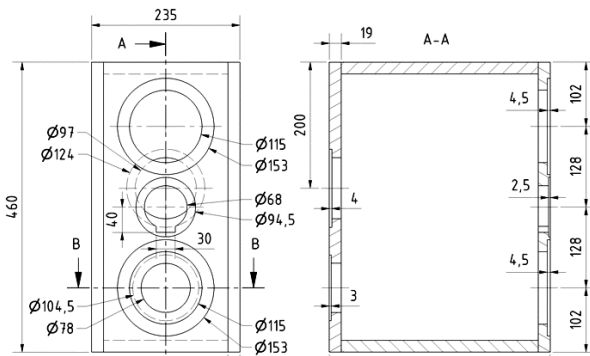

Technical Data:

High-End aluminium cone, long-stroke low-midrange driver AL130
 Ferrofluid-cooled, magnetically shielded textile dome tweeter G20SC
 3000Hz 2-way crossover - genuine VISATON high-Q components
 Rated power 120 W , Maximum power 180 W
 Nominal impedance Z 4 Ohm
 Frequency response 38–30000 Hz (-8dB)
 Mean sound pressure level 84 dB (1 W/1 m)
 Bassreflex, net volume 25 l
 Outer dimensions: 460x235x350mm