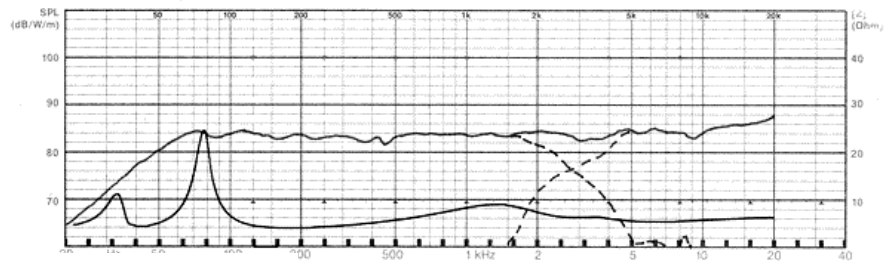

Technical Data:

High-End aluminium cone, long-stroke low-midrange driver AL130
 Ferrofluid-cooled, magnetically shielded textile dome tweeter G20SC
 3000Hz 2-way crossover - genuine VISATON high-Q components
 Rated power 120 W , Maximum power 180 W
 Nominal impedance Z 4 Ohm
 Frequency response 38–30000 Hz (-8dB)
 Mean sound pressure level 84 dB (1 W/1 m)
 Bassreflex, net volume 25 l
 Outer dimensions: 460x235x350mm