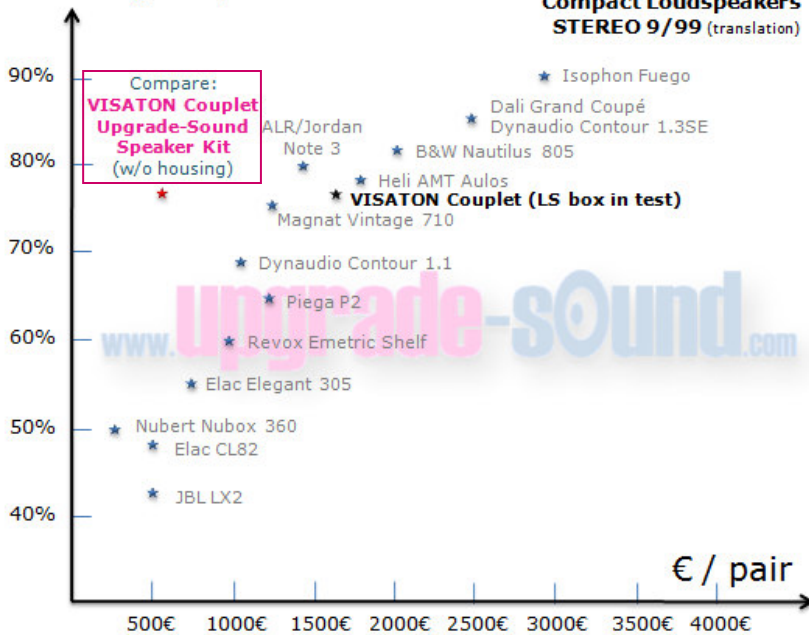

www.upgrade-sound.fi

Build YOUR OWN loudspeakers. Hi-Q, Low-€.

Shop in Finland:

www.upgrade-sound.fi

Example DIY Kit: COUPLET: 634.40EUR

Price incl. tax, before special discounts if applicable. See our webpages for more.
 Package includes 1 pair DIY Loudspeaker Kit without housing, incl. all needed speakers, fully assembled crossover, connection material, damping material, extensive English and German building instructions, 2D drawings, technical and lab measurement data.

Technical Data:

High-End aluminium cone, long-stroke low-midrange driver AL130
 Ferrofluid-cooled, magnetically shielded textile dome tweeter G20SC
 3000Hz 2-way crossover - genuine VISATON high-Q components
 Rated power 120 W , Maximum power 180 W
 Nominal impedance Z 4 Ohm
 Frequency response 38–30000 Hz (-8dB)
 Mean sound pressure level 84 dB (1 W/1 m)
 Bassreflex, net volume 25 l
 Outer dimensions: 460x235x350mm

Sound Quality

Extract from test overview
 Compact Loudspeakers
 STEREO 9/99 (translation)

Extract from Audio, Germany

"The system offers both very good tonality and even better dynamic characteristics in the bass department that are well in excess of expectations for a system of this size and backed this up with amazing level accuracy. (...) because high output levels do not worry the COUPLET one little bit." "As regards its ability to project sound accurately, the VISATON model took over the top of the table for this price range." "the appearance of this model, with its bevelled edges and technology appeal is a real eye-catcher."

Extract from STEREO, Germany

"Considering its size, the VISATON COUPLET has excellent, very deep but clearly defined bass, and can easily be placed on shelves due to its neutral tuning." ... "It was in particular in the vocals and sound source positioning that this little VISATON model picked up its points. (...) which is the most important characteristic of the COUPLET to guarantee years of listening pleasure."